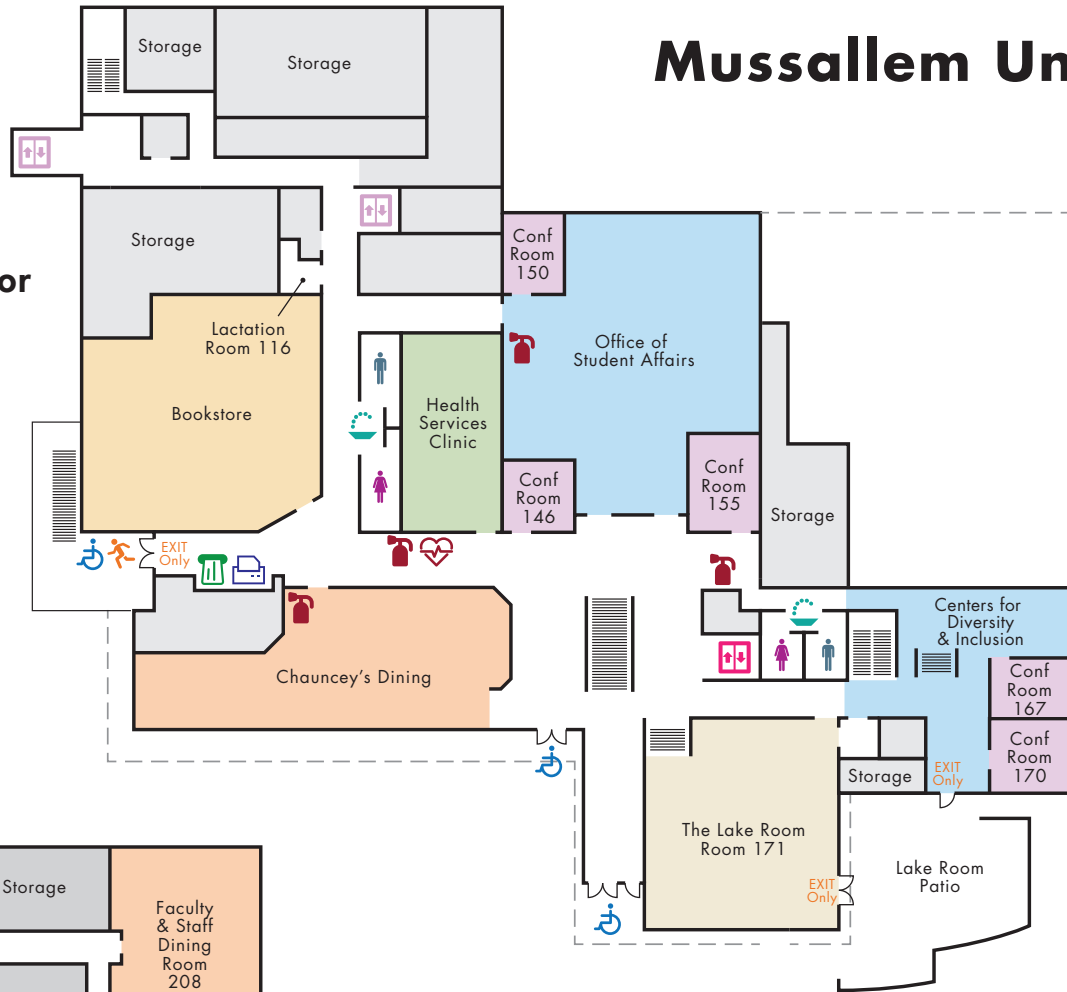

Mussallem Union

First Floor Guide

Second Floor Guide

-  AED
-  ATM
-  Elevator
-  Emergency Exit Only
-  Fire Extinguisher
-  Handicap Access
-  Printer
-  Public Phone
-  Restrooms
-  Water Fountain & Bottle Filling Station